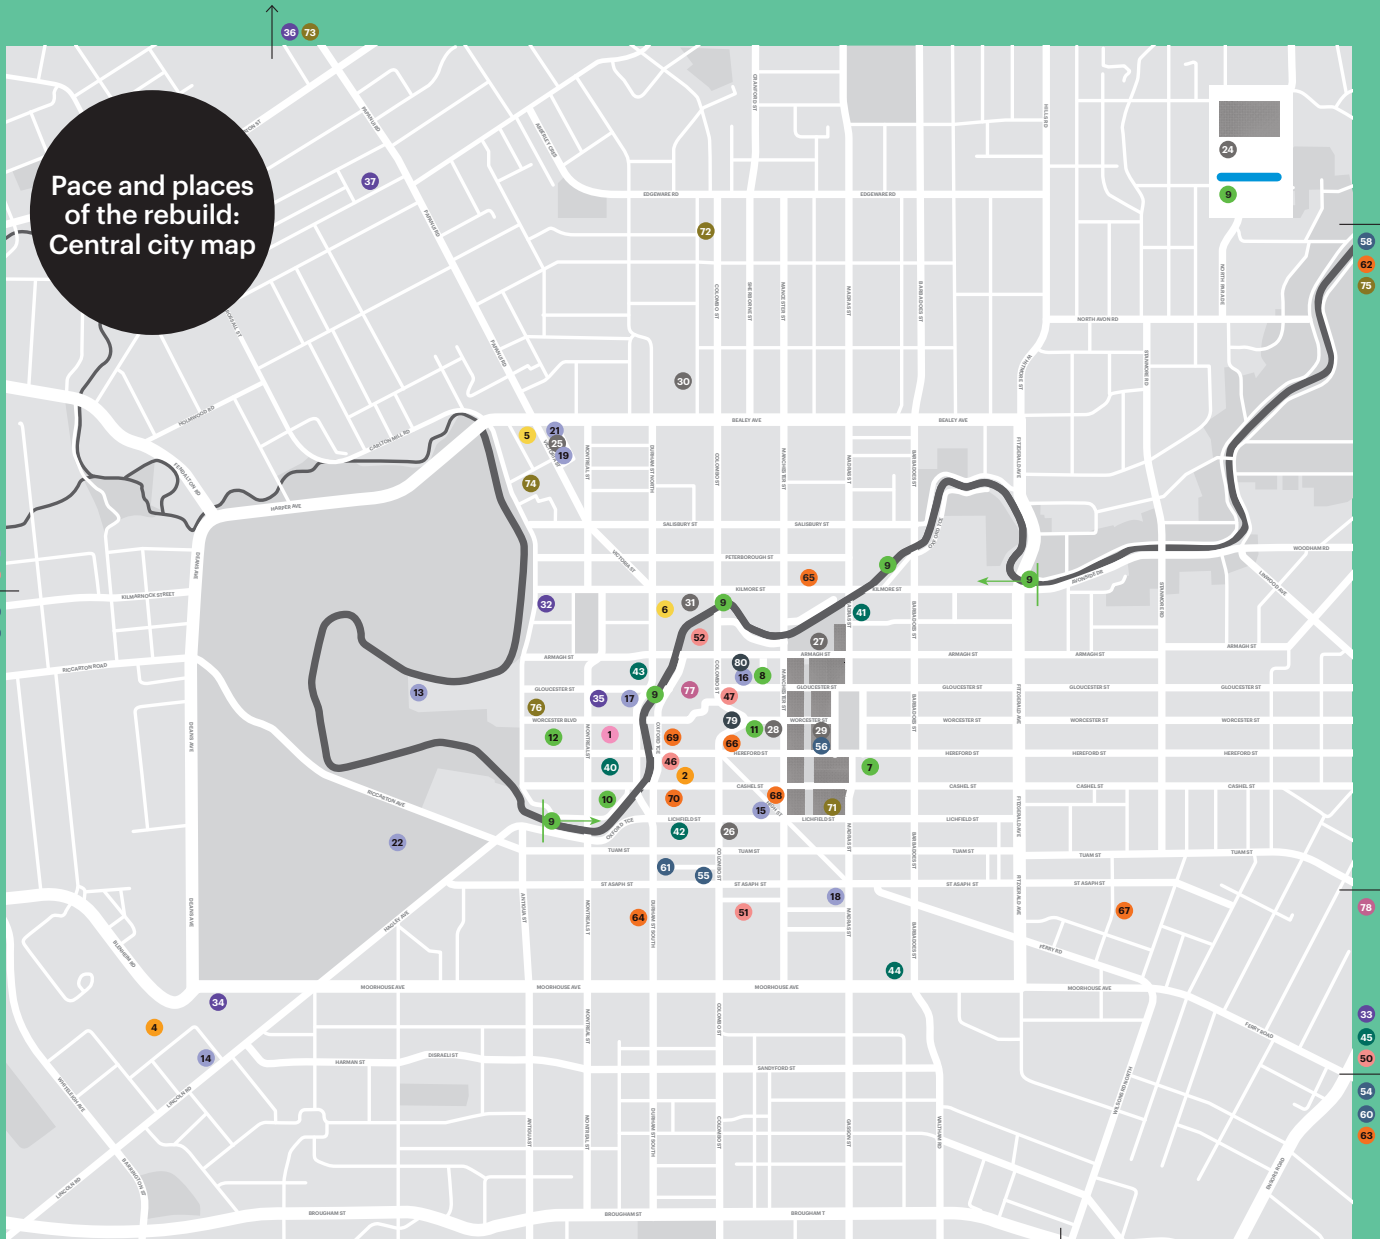

CITY WALK

Aotearoa
Festival of
Architecture 2024

Principal Sponsor
ccc 115 YEARS

Te Kāhui
Whaihanga
Canterbury

Ōtautahi Christchurch

Friday 27 September—9am-1pm—Free event

Pace and places
of the rebuild:
Central city map

- **2010**
  1. Te Hononga Christchurch Civic Building
- **2011**
  2. Re:START Container Mall
  3. Smart House
  4. The Court Theatre - The Shed
- **2012**
  5. Carlton Butchery
  6. Pallet Pavilion
- **2013**
  7. Transitional Cathedral
  8. New Regent Street
  9. Te Papa Ōtākaro Avon River Precinct
  10. 65 Cambridge Terrace
  11. Old Government Buildings
  12. Te Matatiki Toi Ora The Arts Centre Christchurch
- **2014**
  13. Botanic Gardens Visitor Centre
  14. Three35
  15. Stranges & Glendenning Hill Building
  16. Isaac Theatre Royal
  17. 151 Cambridge Terrace (Deloitte)
  18. BOXED Quarter
  19. Young Hunter House
  20. Cashel Street Townhouses
  21. Knox Church
  22. Hagley Oval & Hadlee Pavilion
  23. Trimble Navigation Headquarters
- **2015**
  24. East Frame Precinct - One Central
  25. Duncan Cotterill Plaza
  26. Hine-Pāka Bus Interchange
  27. Tākaro ā Poi Margaret Mahy Family Playground
  28. Shands Emporium
  29. The Christchurch Club
  30. Mary Potter Apartments
  31. Christchurch Town Hall
- **2016**
  32. Cathedral Grammar Junior School
  33. Mt Pleasant Community Centre
  34. WSP House
  35. CoCA Gallery
  36. St Andrew's College Centennial Chapel
  37. MegaTower
  38. St Martins Community Centre
  39. Madras Street Townhouses
- **2017**
  40. Pita Te Hori Centre
  41. Oxford Terrace Baptist
  42. Te Omeka Christchurch Justice & Emergency Services Precinct
  43. Awly Building
  44. Kahukura Building, Ara Institute
  45. Matuka Takotako Sumner Centre
- **2018**
  46. The Terrace
  47. Tūrangā Central Library
  48. Montreal Street House
  49. Ernest Rutherford Building, University of Canterbury
  50. Woolston Community Library
  51. Atlas Quarter
  52. Victoria Square
- **2019**
  53. Rehua, University of Canterbury
  54. Menzies POP!
  55. Ao Tawhiti
  56. Latimer Terraces, One Central
  57. Chen Anselmi Units
  58. Shirley Boys' & Avonside Girls' schools
  59. Haere-Roa, University of Canterbury
  60. Toto Whare
  61. Te Ara Pū Hā: The Greenway
- **2020**
  62. He Puna Taimoana
  63. Te Raekura Redcliffs School
  64. Majestic on Durham
  65. Peterborough Housing Cooperative
  66. Spark Square
  67. Te Hohepa Kōhanga Reo
  68. Former Canterbury Terminating Building Society, now Muse Art Hotel
  69. Public Trust Office
  70. 94 Cashel Mall
- **2021**
  71. Bedford Apartments & Terraces, One Central
  72. Kohinga St Albans Community Centre
  73. Rangiora Kāinga Ora Public Housing Development
  74. Dorset Street Flats
  75. New Brighton Surf Life Saving Club
  76. Ravenscar House
- **2022**
  77. Te Pae Christchurch Convention and Exhibition Centre
  78. Te Aratai College
- **Ongoing**
  79. Christ Church Cathedral Performing Arts Precinct & New Court Theatre

Map base designed by Ollo Design, reproduced courtesy of Open Christchurch. There are some purposeful omissions for privacy reasons.