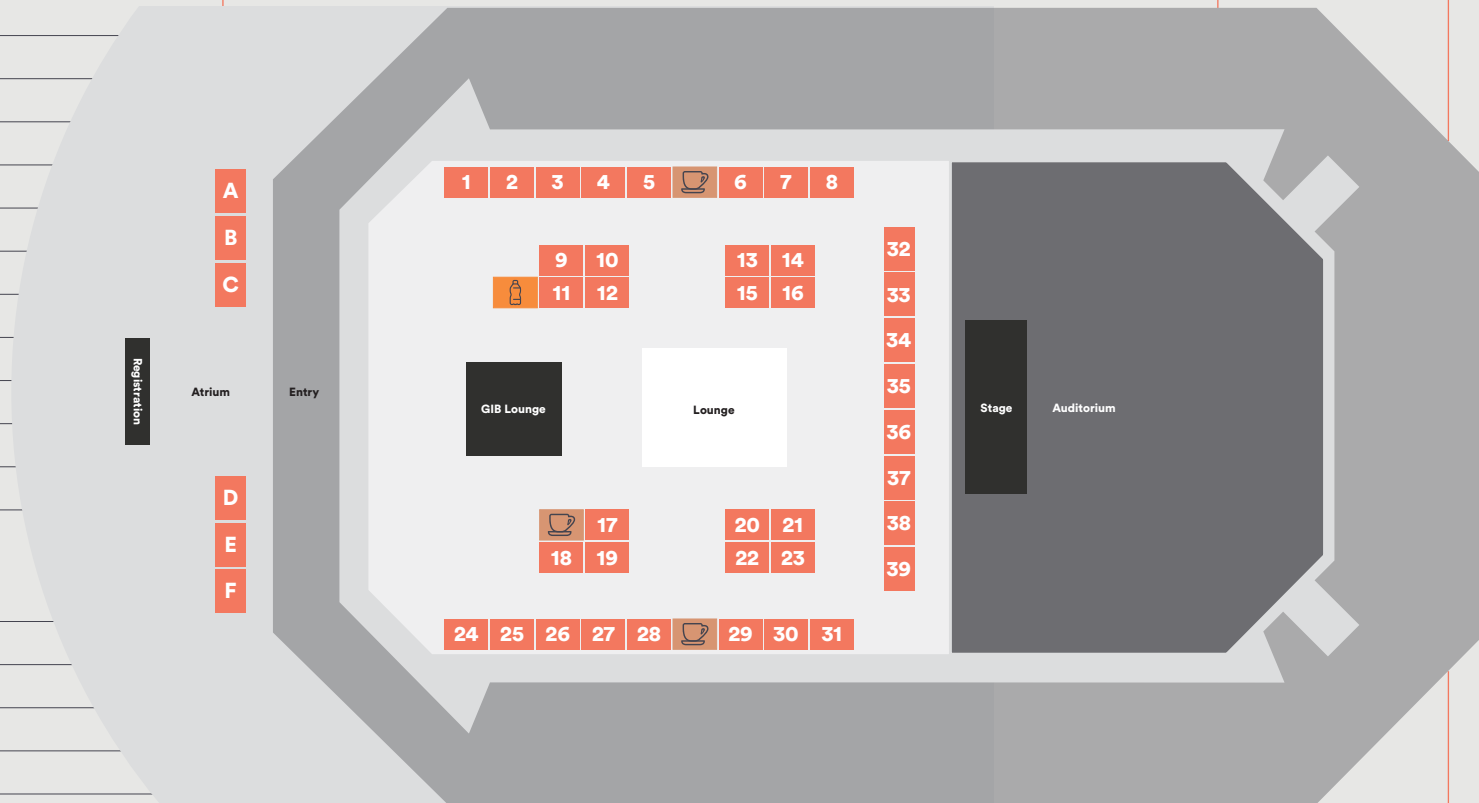

List of exhibitors

- 1 MBP (NZ)
- 2 Sika
- 3 Fireshield
- 4 Kingspan
- 5 Masterspec
- Masterspec Coffee cart
- 6 Potter
- 7 Firth
- 8 Inzide
- Rondo Water station
- 9 Clarc
- 10 FutureBuild LVL
- 11 Rondo
- 12 James Hardie
- 13 Comfortech
- 14 Dormakaba
- 15 Equus Soprema
- 16 Jacobsen
- Steel & Tube Coffee cart
- 17 Steel & Tube
- 18 Blum
- 19 Autex
- 20 Monaco
- 21 Resene
- 22 Rinnai
- 23 Moddex
- 24 Viking Roofspec
- 25 Glassvice

1. 26 Thermakraft
   - 27 Global Tile
   - 28 Sto
   - Sto Coffee cart
   - 29 APL
   - 30 APL
   - 31 APL
   - 32 Metalcraft
   - 33 Allegion
   - 34 Nuralite
   - 35 Drispace
   - 36 Abodo Wood
   - 37 Roofing Industries
   - 38 Colorsteel NZ
   - 39 Asona
2. **Foyer**
3. A Nu Wall
   - B Phoenix Tapware
   - C GerardRoofs
   - D Laticrete
   - E LMA Timber
   - F Solar Lighting NZ

Food Truck Sponsors

- ColorCote
- Grada Recruitment
- Fireshield
- UNEX

Navigator